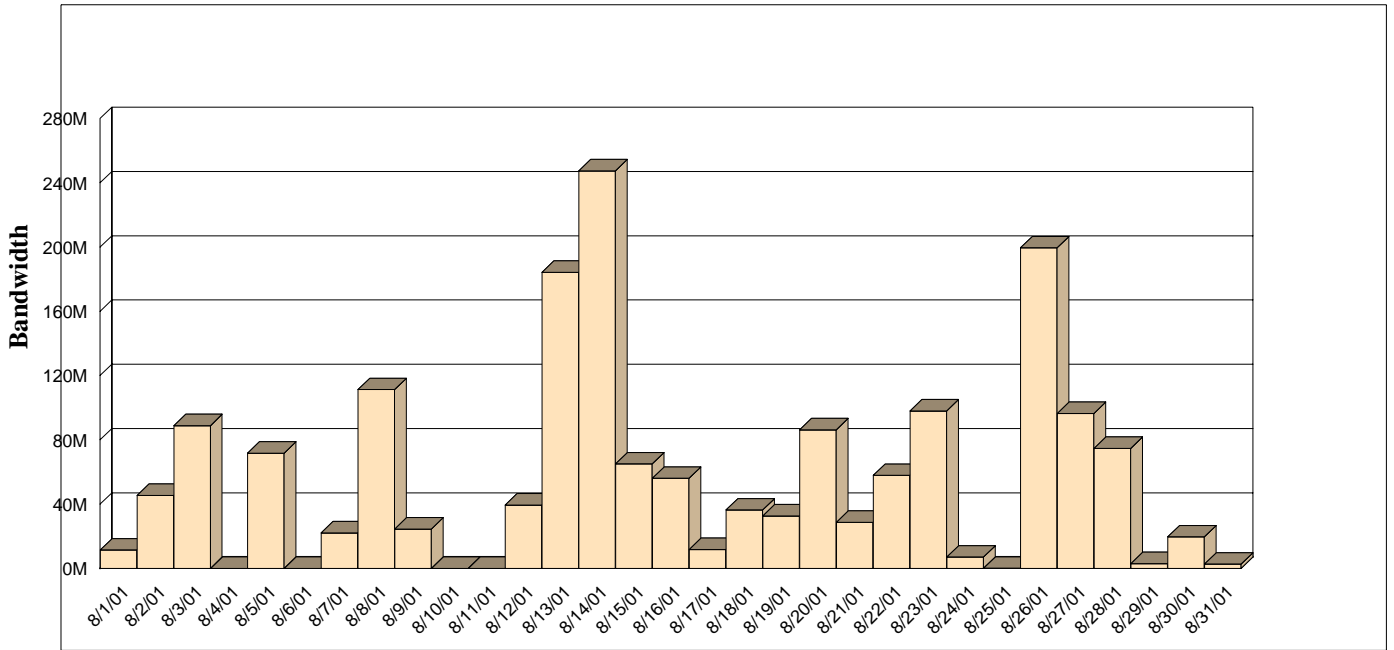

Top 10 sites

All protocols

Sorted by downloaded bandwidth

For month commencing 01-Sep-2001

Printed: 23-Jan-2002 at 11:31:08

	Users	Visits	Browsing Time (hh:mm:ss)	Bandwidth (KB)
www.download.windowsupdate.com	4	6	25:27	95,503
a752.g.akamai.net	1	1	0:10	40,779
www.dtl.co.nz	21	147	1:51:33	27,616
www.marshalsoftware.com	20	987	9:54:40	27,301
download.microsoft.com	3	5	8:12	18,031
www.juggling.co.nz	1	3	11:01	12,791
www.brithighcomm.org.nz	1	3	24:00	8,777
a1536.g.akamaitech.net	1	1	2:11	7,166
s66.radio.musicmatch.com	1	8	9:48	7,157
s57.radio.musicmatch.com	1	9	1:30	6,530

Top 10% of users
Sorted by downloaded bandwidth
For month commencing 01-Aug-2001

Printed: 23-Jan-2002 at 11:33:26

Total for all reported users

Diana Villiers

Eddie Felson

Top 10% of users

Sorted by number of visits