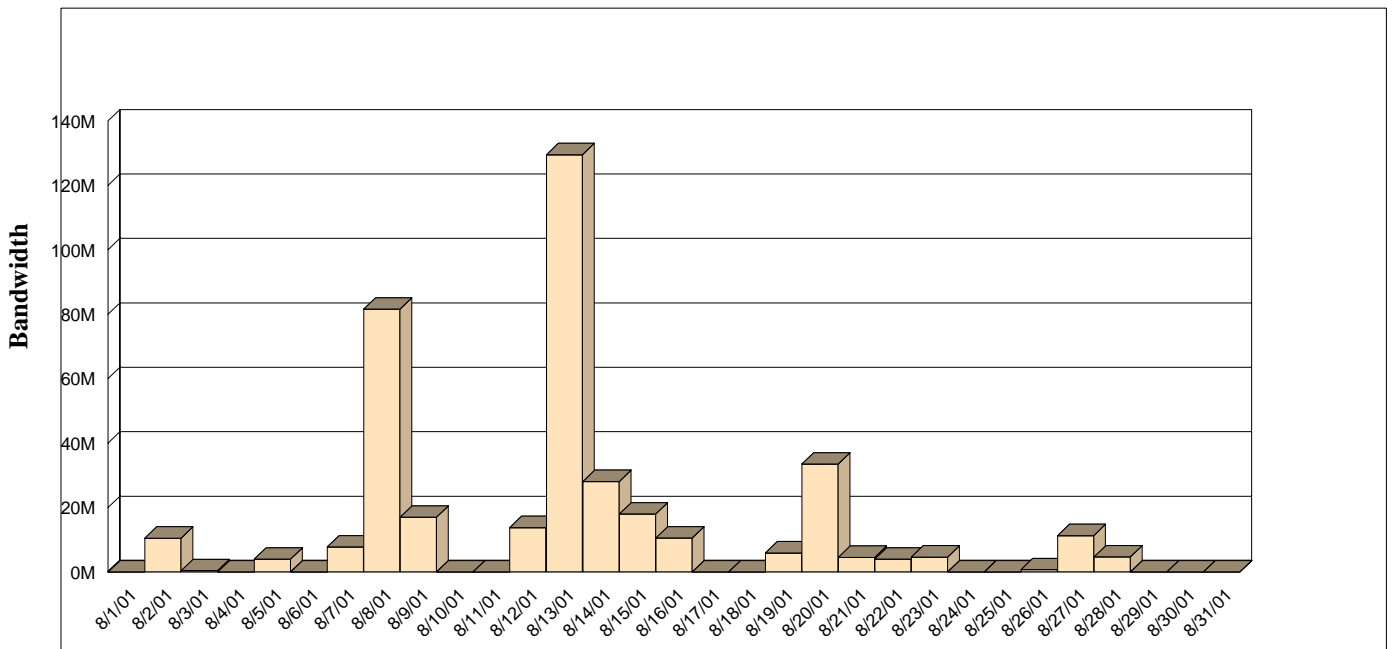

Top 10 sites

All protocols

Sorted by downloaded bandwidth

For month commencing 01-Sep-2001

Printed: 23-Jan-2002 at 11:31:08

	Users	Visits	Browsing Time (hh:mm:ss)	Bandwidth (KB)
www.download.windowsupdate.com	4	6	25:27	95,503
a752.g.akamai.net	1	1	0:10	40,779
www.dtl.co.nz	21	147	1:51:33	27,616
www.marshalsoftware.com	20	987	9:54:40	27,301
download.microsoft.com	3	5	8:12	18,031
www.juggling.co.nz	1	3	11:01	12,791
www.brithighcomm.org.nz	1	3	24:00	8,777
a1536.g.akamaitech.net	1	1	2:11	7,166
s66.radio.musicmatch.com	1	8	9:48	7,157
s57.radio.musicmatch.com	1	9	1:30	6,530

Top 10% of users
Sorted by downloaded bandwidth
For month commencing 01-Aug-2001

Printed: 23-Jan-2002 at 11:33:26

Total for all reported users

Diana Villiers

Eddie Felson

Top 10% of users

Sorted by number of visits

For week commencing 01-Sep-2001

Printed: 23-Jan-2002 at 11:46:03

Total for all reported users

Frodo Baggins

Richard Jeckyll

Users matching '[^bes]*'

For month commencing 01-Sep-2001

Printed: 23-Jan-2002 at 12:03:46