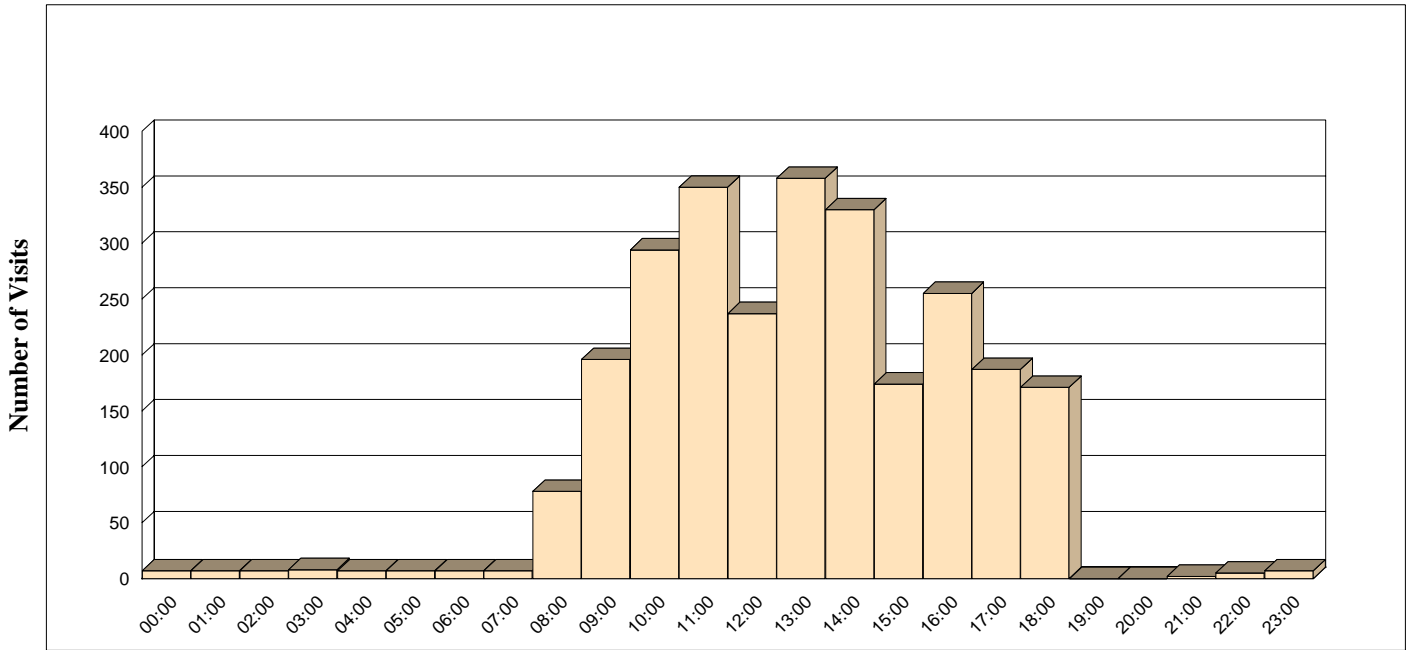

Top 10% of users
Sorted by downloaded bandwidth
For month commencing 01-Aug-2001

Printed: 23-Jan-2002 at 11:33:26

Total for all reported users

Diana Villiers

Eddie Felson

Top 10% of users

Sorted by number of visits

For week commencing 01-Sep-2001

Printed: 23-Jan-2002 at 11:46:03

Total for all reported users

Frodo Baggins

Richard Jeckyll

Users matching '[^bes]*'

For month commencing 01-Sep-2001

Printed: 23-Jan-2002 at 12:03:46