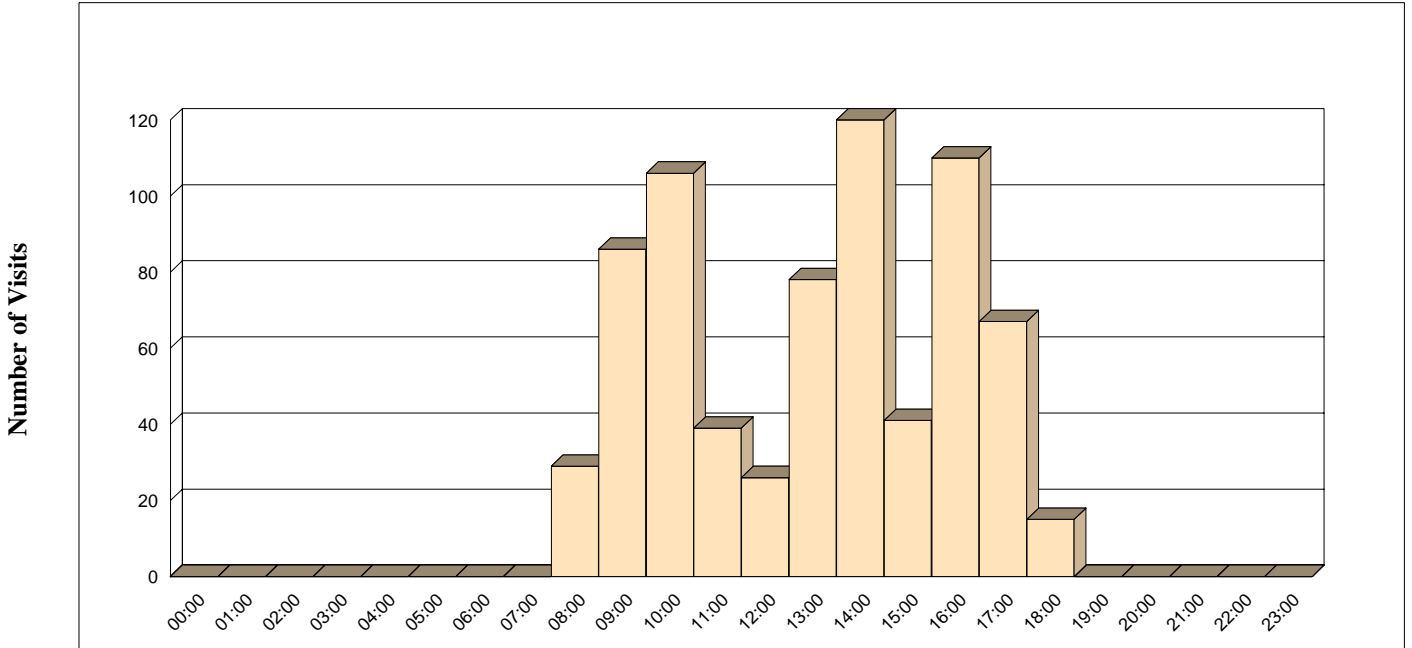

Top 10% of users
Sorted by downloaded bandwidth
For month commencing 01-Aug-2001

Printed: 23-Jan-2002 at 11:33:26

Total for all reported users

Diana Villiers

Eddie Felson

Top 10% of users

Sorted by number of visits

For week commencing 01-Sep-2001

Printed: 23-Jan-2002 at 11:46:03

Total for all reported users

Frodo Baggins

Richard Jeckyll

Users matching '[^bes]*'

For month commencing 01-Sep-2001

Printed: 23-Jan-2002 at 12:03:46