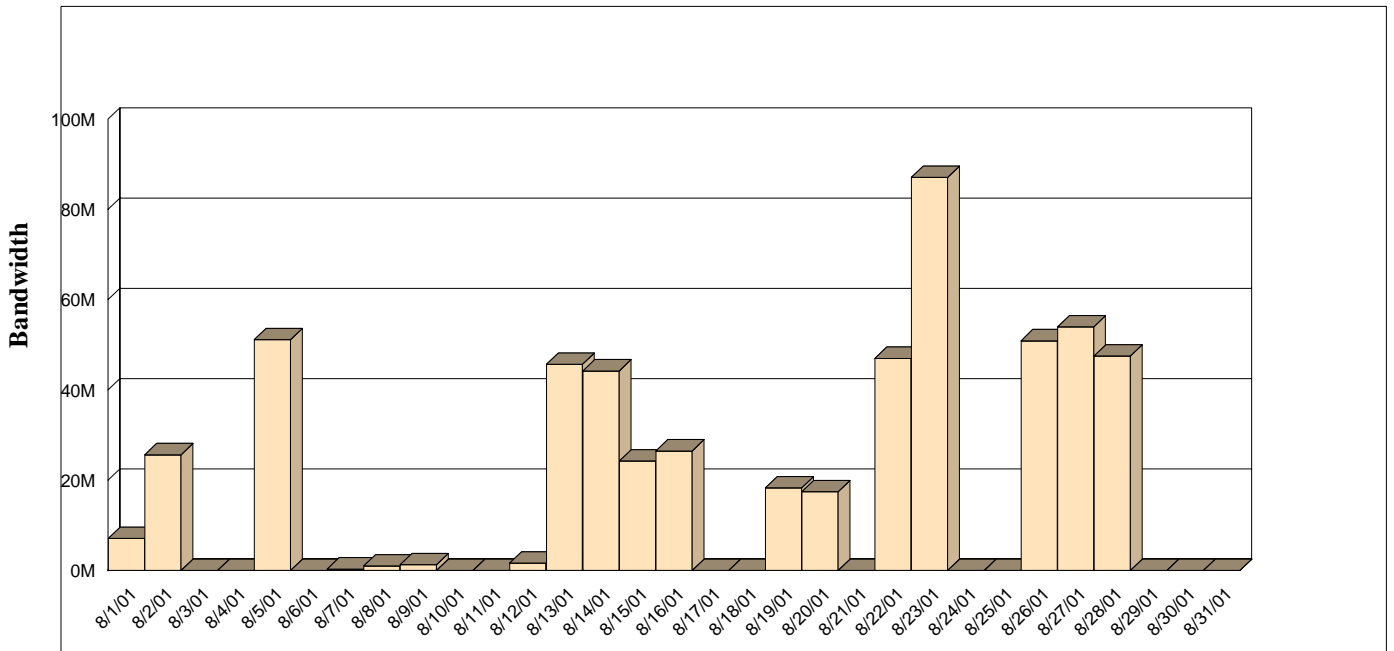

Top 10 sites

All protocols

Sorted by downloaded bandwidth

For month commencing 01-Sep-2001

Printed: 23-Jan-2002 at 11:31:08

	Users	Visits	Browsing Time (hh:mm:ss)	Bandwidth (KB)
www.download.windowsupdate.com	4	6	25:27	95,503
a752.g.akamai.net	1	1	0:10	40,779
www.dtl.co.nz	21	147	1:51:33	27,616
www.marshalsoftware.com	20	987	9:54:40	27,301
download.microsoft.com	3	5	8:12	18,031
www.juggling.co.nz	1	3	11:01	12,791
www.brithighcomm.org.nz	1	3	24:00	8,777
a1536.g.akamaitech.net	1	1	2:11	7,166
s66.radio.musicmatch.com	1	8	9:48	7,157
s57.radio.musicmatch.com	1	9	1:30	6,530

Top 10% of users
Sorted by downloaded bandwidth
For month commencing 01-Aug-2001

Printed: 23-Jan-2002 at 11:33:26

Total for all reported users

Diana Villiers

Eddie Felson

Top 10% of users

Sorted by number of visits