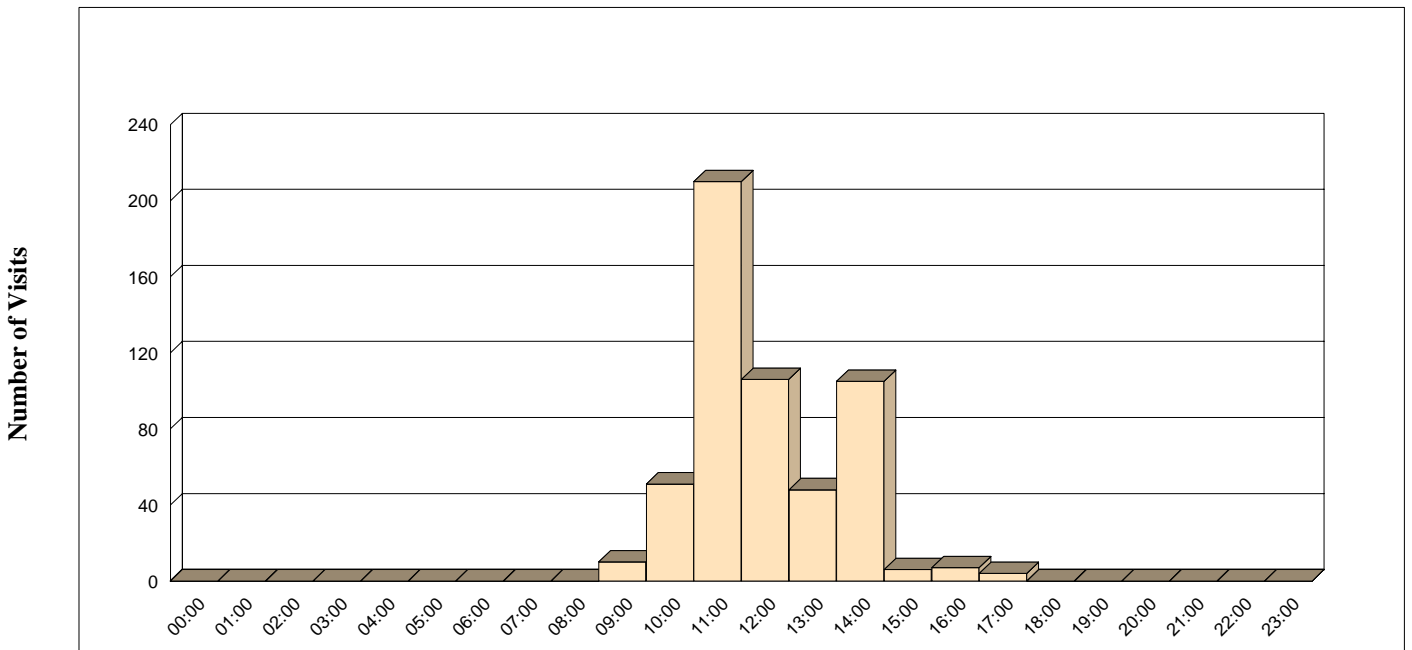

Top 10% of users
Sorted by downloaded bandwidth
For month commencing 01-Aug-2001

Printed: 23-Jan-2002 at 11:33:26

Total for all reported users

Diana Villiers

Eddie Felson

Top 10% of users

Sorted by number of visits

For week commencing 01-Sep-2001

Printed: 23-Jan-2002 at 11:46:03

Total for all reported users

Frodo Baggins

Richard Jeckyll

Users matching '[^bes]*'

For month commencing 01-Sep-2001

Printed: 23-Jan-2002 at 12:03:46